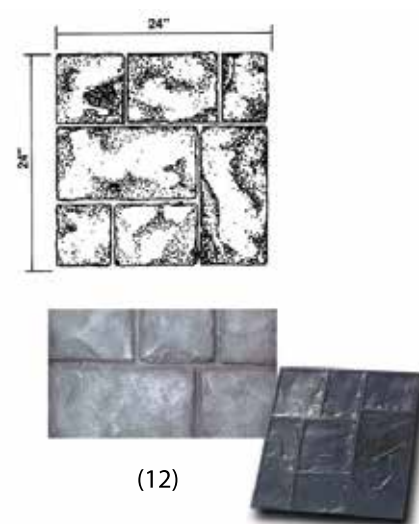

Richmond
804-728-1052

Concrete Stamp Rentals

**GUARANTEED
SUPPLY COMPANY®**

Olde World 18" Slate Tile

(10)

Wood Plank

(09, 75)

Running Bond Granite Block

(10)

Ashlar Slate

(12)

Notched Olde English Ashlar Slate Thinline

(09, 10, 75)

Grand Slate

(10, 12, 73)

8" Wood Plank - Ganged