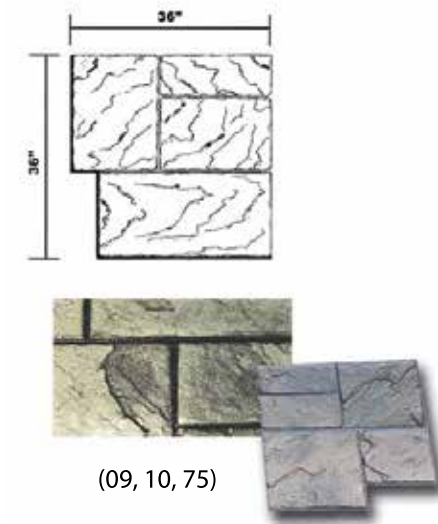

Richmond
804-728-1052

Concrete Stamp Rentals

**GUARANTEED
SUPPLY COMPANY®**

Olde World 18" Slate Tile

(10)

Wood Plank

(09, 75)

Running Bond Granite Block

(10)

Ashlar Slate

(12)

Notched Olde English Ashlar Slate Thinline

(09, 10, 75)

Grand Slate

(10, 12, 73)

8" Wood Plank - Ganged