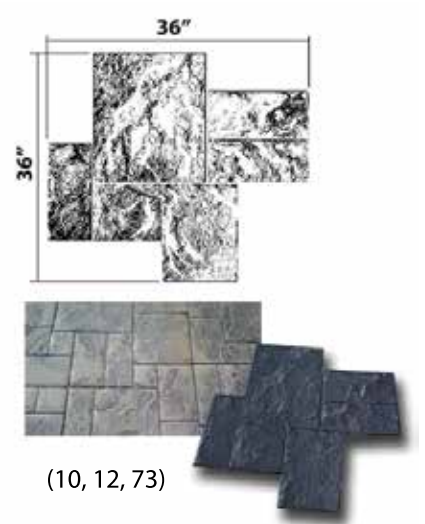

Richmond
804-728-1052

Concrete Stamp Rentals

**GUARANTEED
SUPPLY COMPANY®**

Olde World 18" Slate Tile

(10)

Wood Plank

(09, 75)

Running Bond Granite Block

(10)

Ashlar Slate

(12)

Notched Olde English Ashlar Slate Thinline

(09, 10, 75)

Grand Slate

(10, 12, 73)

8" Wood Plank - Ganged

(10)

Large Random Flagstone

(10, 12, 60, 73)

Herringbone Used Brick

(10, 12, 73)

Random Fieldstone

(10, 60)

Notched Olde English Ashlar Slate