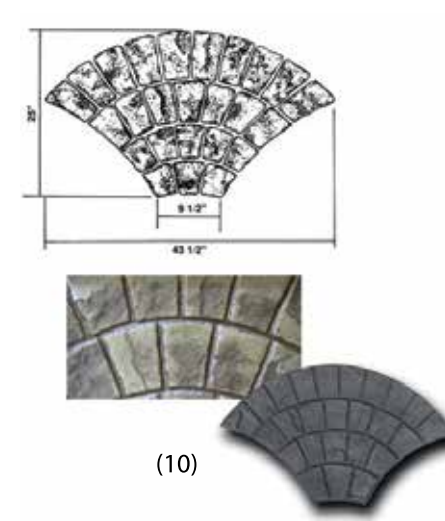

(10)

Large Random Flagstone

(10, 12, 60, 73)

Herringbone Used Brick

(10, 12, 73)

Random Fieldstone

(10, 60)

Notched Olde English Ashlar Slate

(09, 10, 12, 73)

Lisbon Granite

(10)

Slate Skin

(10, 75)

Desert Slate Skin

(73)

Olde English Slate Skin

(10, 75)

Old London Mermaid Granite

(10)

DECORATIVE CONCRETE BY EUCLID CHEMICAL

Soldier Course Used Brick Thinline

32 3/4" x 8 1/4"

(10)

Soldier Course Used Brick