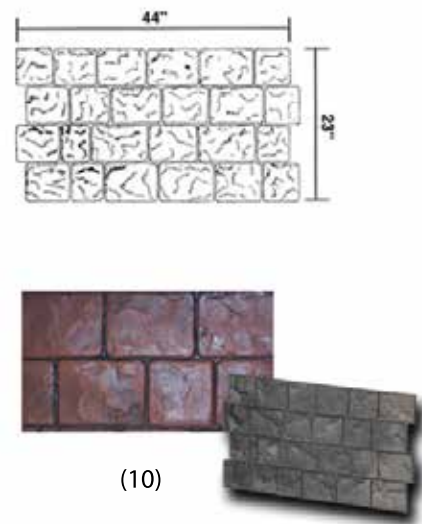

Richmond
804-728-1052

Concrete Stamp Rentals

**GUARANTEED
SUPPLY COMPANY®**

Olde World 18" Slate Tile

(10)

Wood Plank

(09, 75)

Running Bond Granite Block

(10)

Ashlar Slate

(12)

Notched Olde English Ashlar Slate Thinline

(09, 10, 75)

Grand Slate

(10, 12, 73)

8" Wood Plank - Ganged